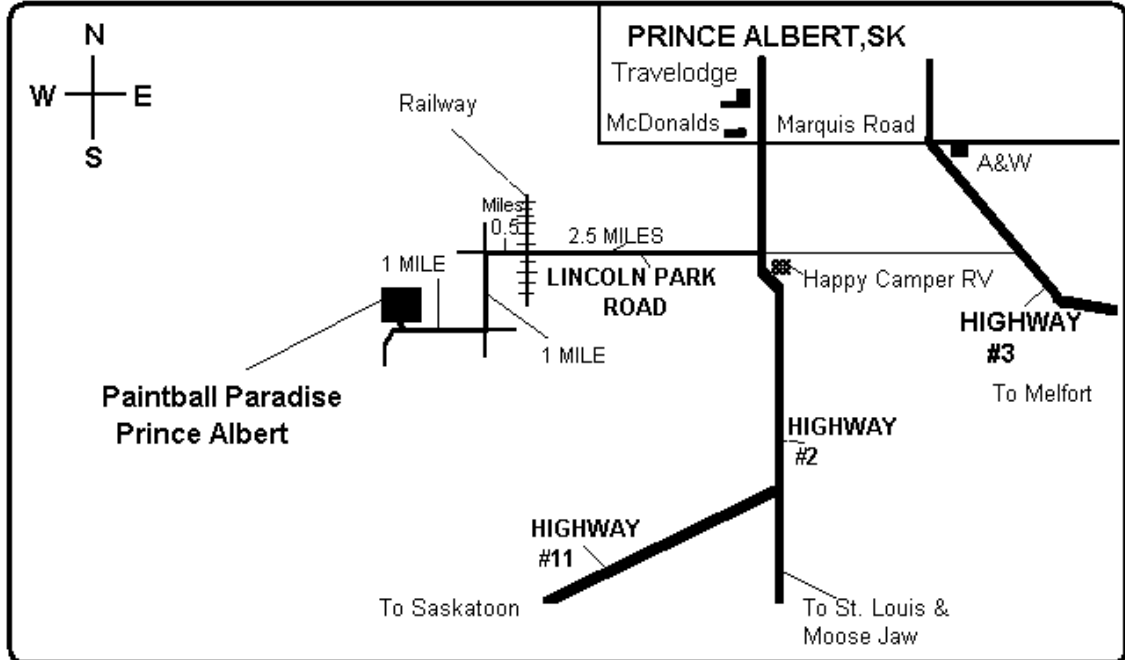

Paintball Paradise Prince Albert Inc.

Box 1001
Prince Albert SK S6V 5S6
764-9444 or 1-888-764-9444
www.paintballpa.com

Corn Maze Date: _____

Directions

1. Turn West on Lincoln Park Road (at Happy Camper RV). Travel 3 miles (5km) West.
2. Turn South travel 1 mile (1.6 km).
3. Turn West travel 1 mile (1.5 km). North side of road.

NOTE: There are signs where to turn, except on the Highway.

What do I bring?

- Sturdy Footwear
- Mosquito Repellent
- Flash Light for night

We supply

- 3 acres of Corn to explore with trails and a Trivia Contest. Maybe some extras too.
- A canteen which sells: pop, sport drinks, snacks, bottled water, etc.