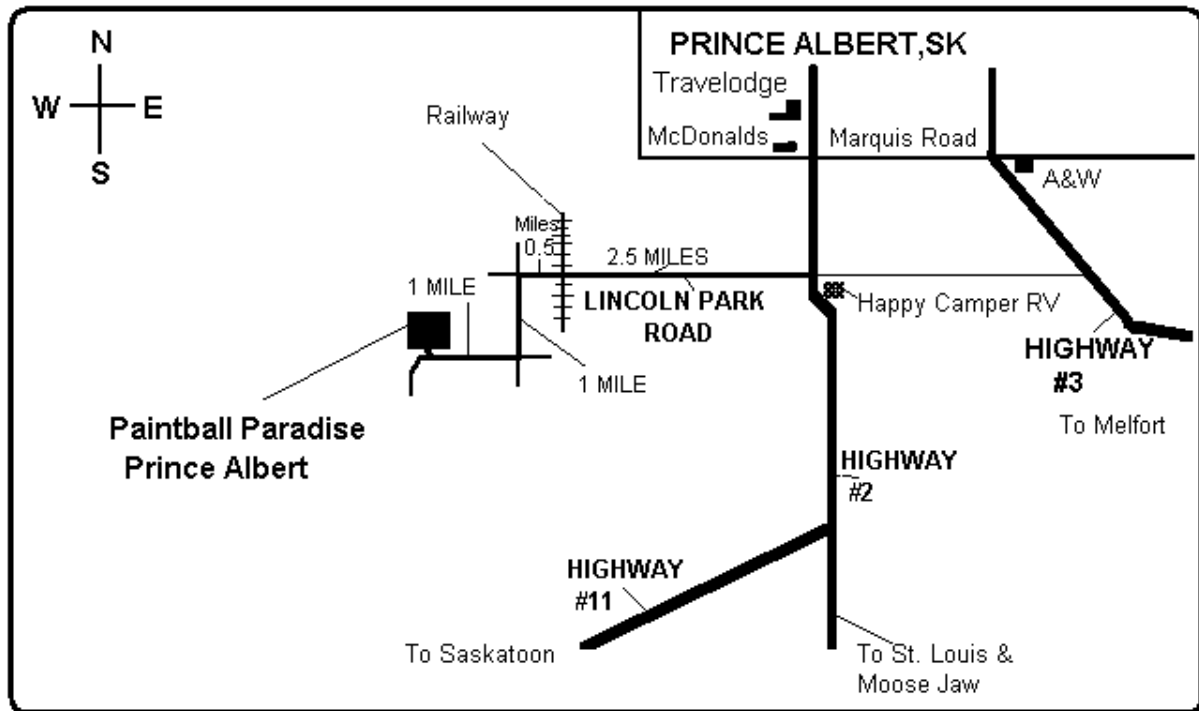

Paintball Paradise Prince Albert Inc.

Box 1001
Prince Albert SK S6V 5S6
764-9444 or 1-888-764-9444
www.paintballpa.com

Scheduled Game Date: _____

Directions

1. Turn West on Lincoln Park Road (at Happy Camper RV). Travel 3 miles (5km) West.
 2. Turn South travel 1 mile (1.6 km).
 3. Turn West travel 1 mile (1.5 km). North side of road.
- NOTE: There are signs where to turn, except on the Highway.